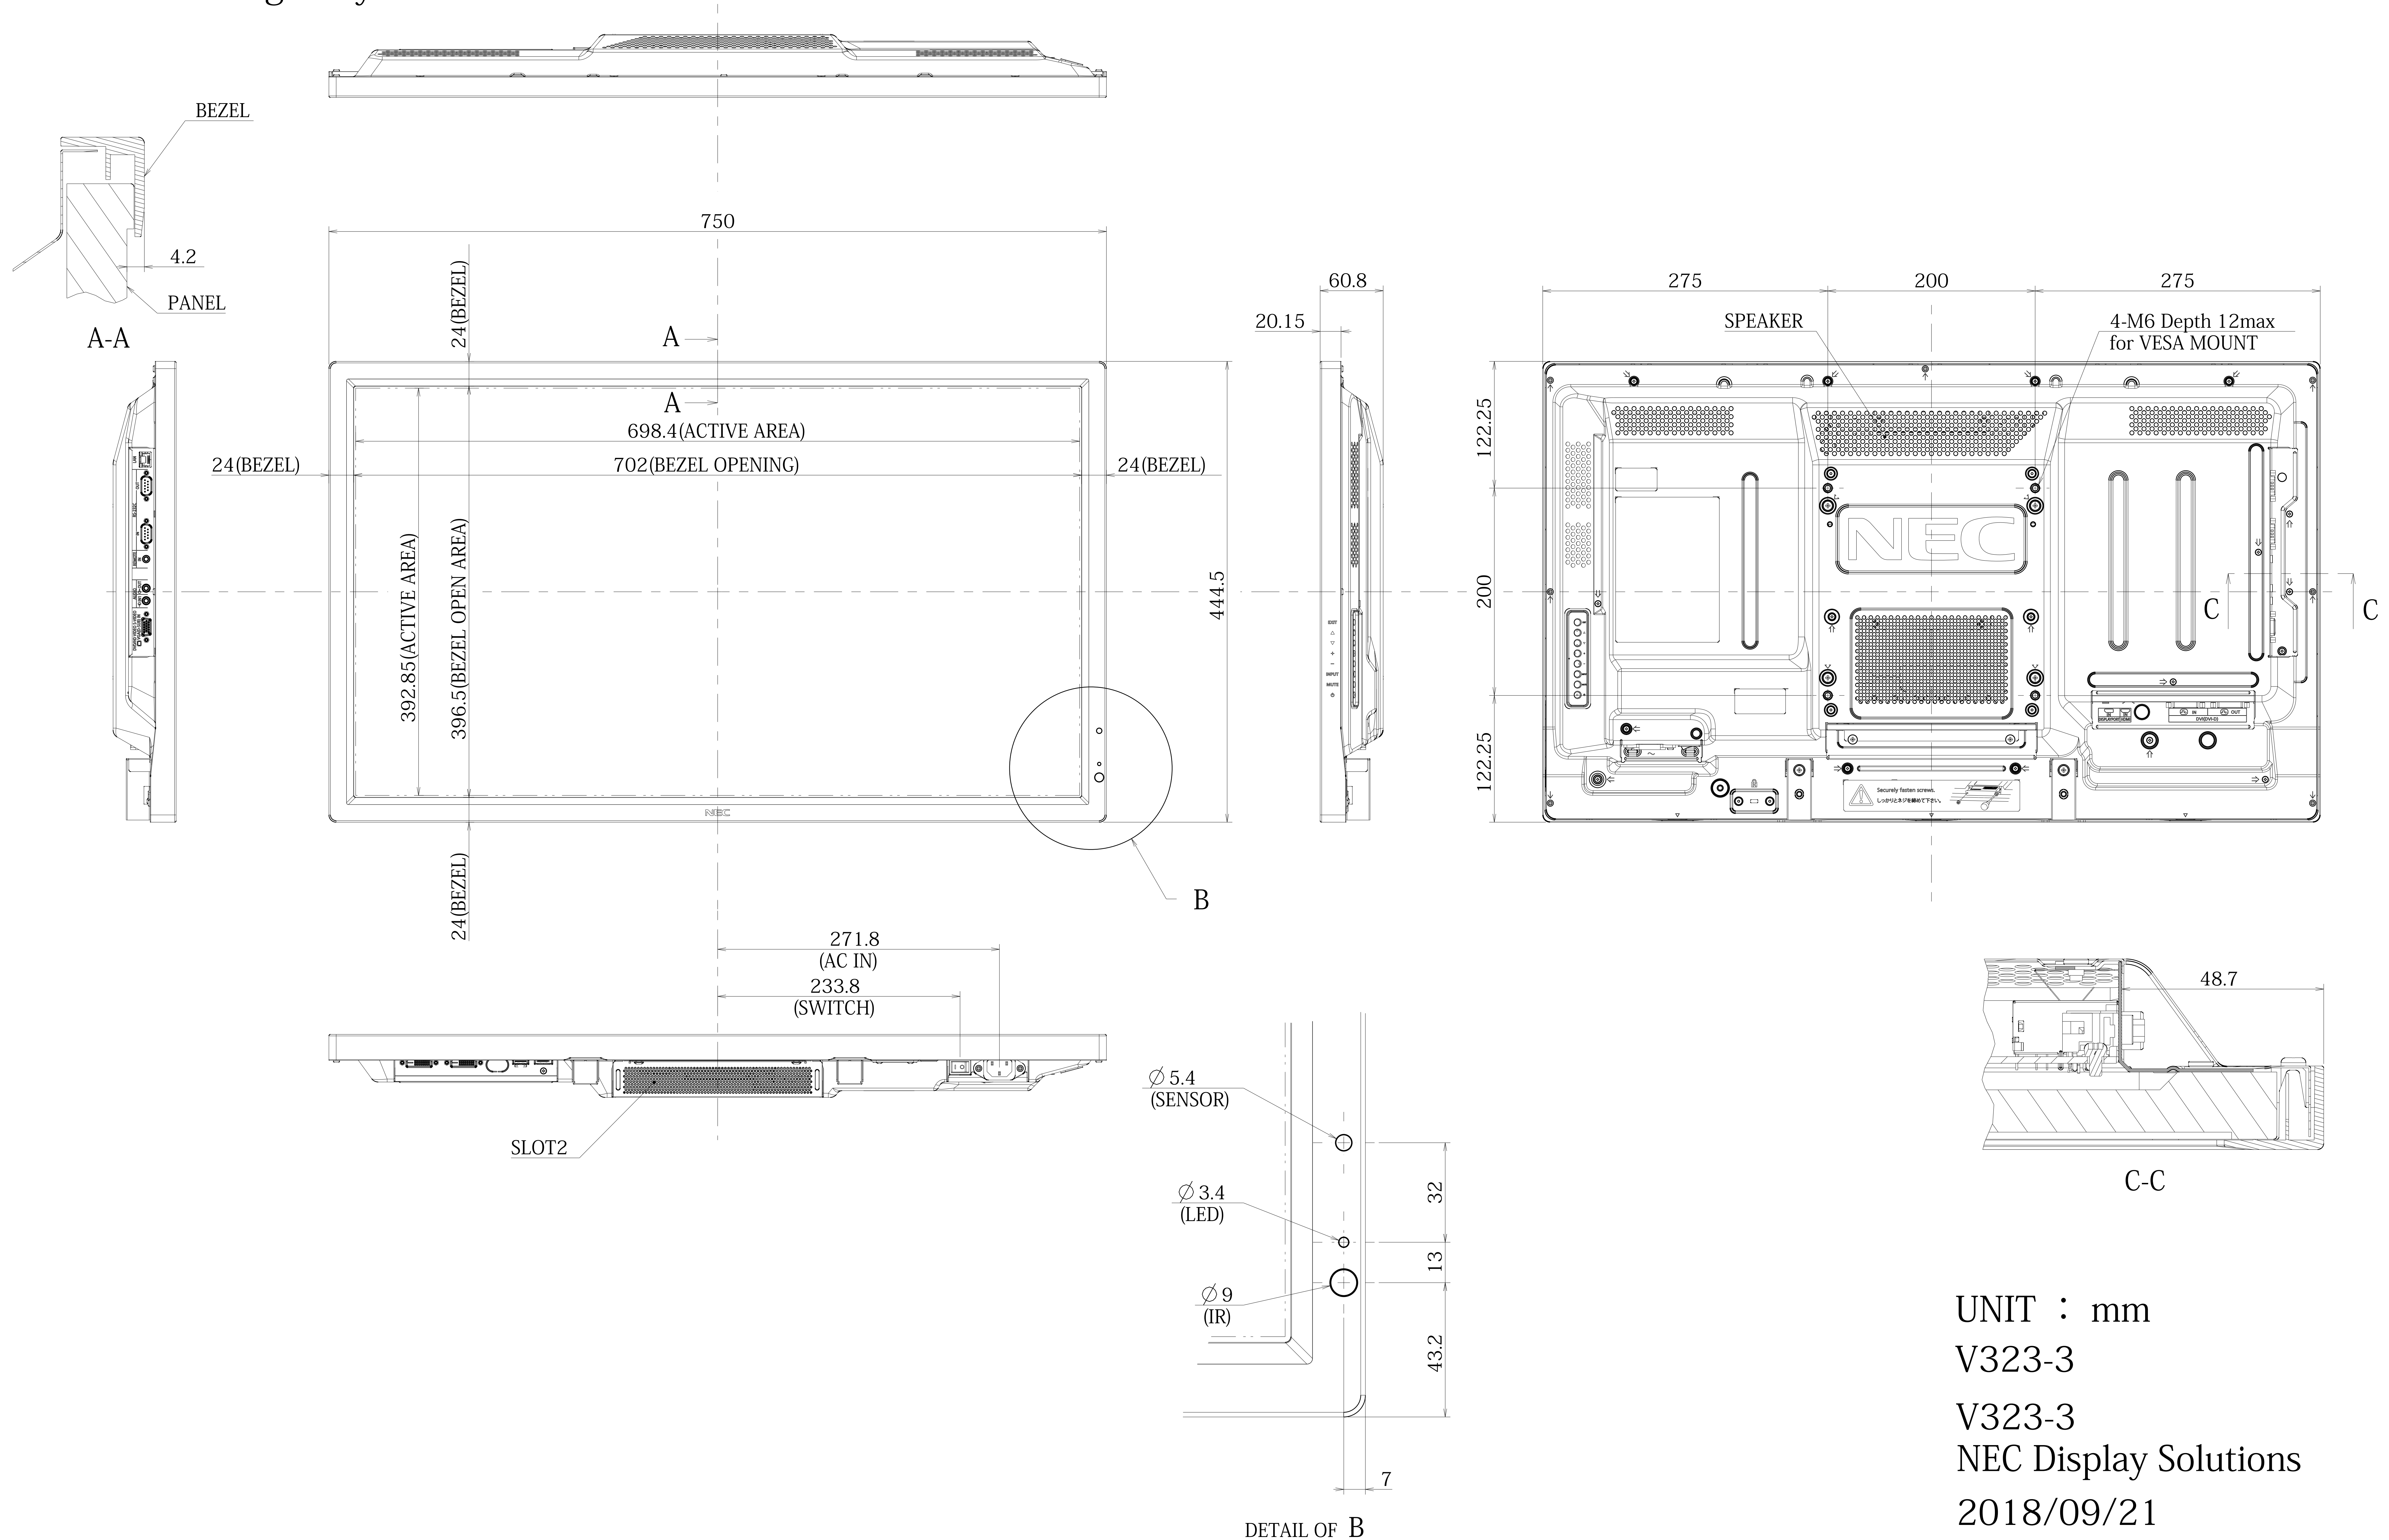

V323-3 OUT LINE

The center of gravity: It is within 10mm from active center.

UNIT : mm
 V323-3
 V323-3
 NEC Display Solutions
 2018/09/21